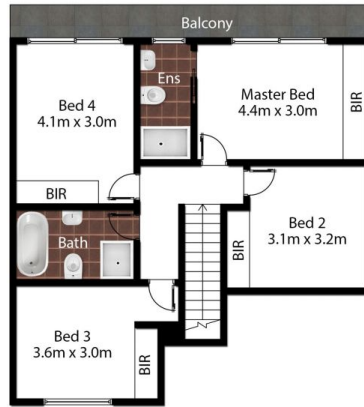

17b Thompson Ave, Moorebank

All reasonable care was taken in the preparation of this document, however no warranty is given to the accuracy of the information. Dimensions shown are approximate only.