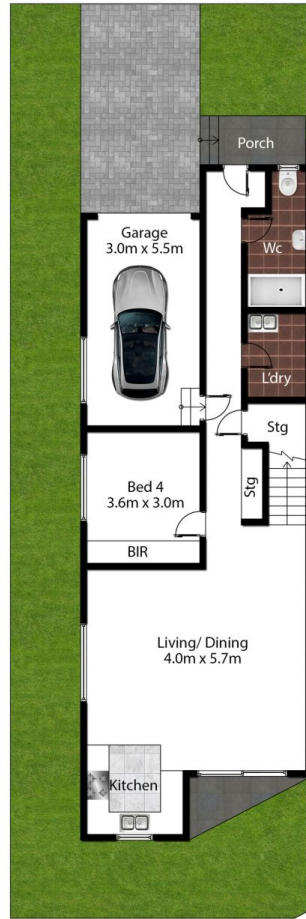

17a Thompson Ave, Moorebank

All reasonable care was taken in the preparation of this document, however no warranty is given to the accuracy of the information. Dimensions shown are approximate only.